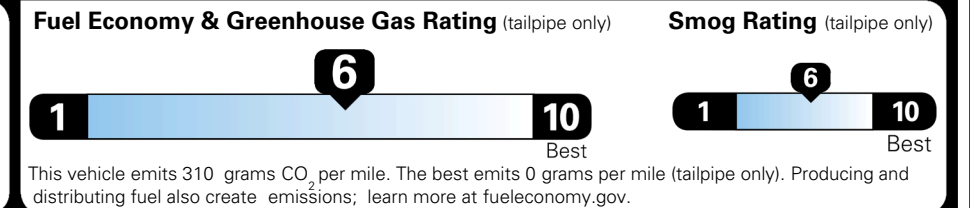

Actual results will vary for many reasons, including driving conditions and how you drive and maintain your vehicle. The average new vehicle gets 29 MPG and costs $8,500 to fuel over 5 years. Cost estimates are based on 15,000 miles per year at $ 3.30 per gallon. MPGe is miles per gasoline gallon equivalent. Vehicle emissions are a significant cause of climate change and smog.

fueleconomy.gov

Calculate personalized estimates and compare vehicles

GOVERNMENT 5-STAR SAFETY RATINGS

Overall Vehicle Score ★ ★ ★ ★ ★

Based on the combined rating of frontal, side and rollover. Should ONLY be compared to other vehicles of similar size and weight.

Frontal Driver ★ ★ ★ ★ ★

Crash Passenger ★ ★ ★ ★ ★

Based on the risk of injury in a frontal impact. Should ONLY be compared to other vehicles of similar size and weight.

Side Front seat ★ ★ ★ ★ ★

Crash Rear seat ★ ★ ★ ★ ★

Star ratings based on the risk of injury in a side impact.

Rollover ★ ★ ★ ★ ★

Star ratings based on the risk of rollover in a single-vehicle crash.

Star ratings range from 1 to 5 stars (★★★★★) with 5 being the highest.

Source: National Highway Traffic Safety Administration (NHTSA).

www.safercar.gov or 1-888-327-4236

Manufacturer's suggested retail price includes Manufacturer's recommended pre-delivery service. License and title fees, state and local taxes and other dealer installed options and accessories are not included in the manufacturer's suggested retail price.

PARTS CONTENT INFORMATION

FOR VEHICLES IN THIS CAR LINE U.S./CANADIAN PARTS CONTENT: 0 %

MAJOR SOURCES OF FOREIGN PARTS: KOREA: 90%

NOTE: PARTS CONTENT DOES NOT INCLUDE FINAL ASSEMBLY, DISTRIBUTION, OR OTHER NON-PARTS COSTS.

FOR THIS VEHICLE FINAL ASSEMBLY POINT: HWASUNG, KOREA

COUNTRY OF ORIGIN

ENGINE (MOTOR): KOREA

TRANSMISSION: KOREA