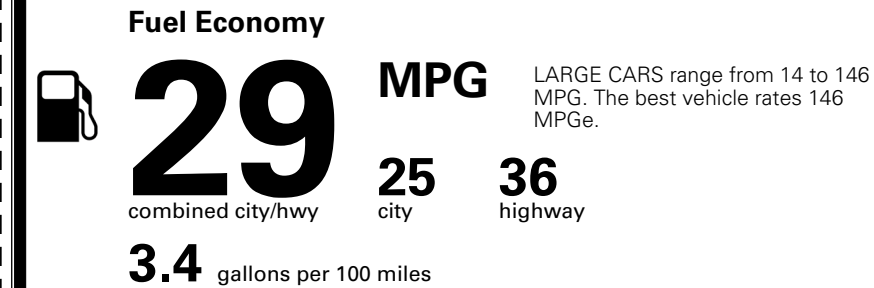

\$ 1,195.00

TOTAL MANUFACTURER'S SUGGESTED RETAIL PRICE ▶

\$ 32,480.00

TOTAL ADDITIONAL WEIGHT: 7.3

EPA DOT Fuel Economy and Environment

Gasoline Vehicle

You save \$0
 in fuel costs over 5 years compared to the average new vehicle.