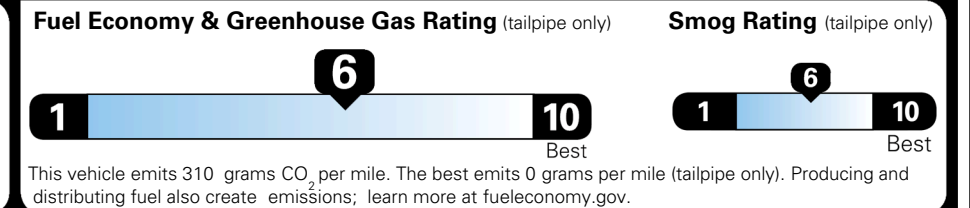

Actual results will vary for many reasons, including driving conditions and how you drive and maintain your vehicle. The average new vehicle gets 29 MPG and costs $8,500 to fuel over 5 years. Cost estimates are based on 15,000 miles per year at $ 3.30 per gallon. MPGe is miles per gasoline gallon equivalent. Vehicle emissions are a significant cause of climate change and smog.

fueleconomy.gov

Calculate personalized estimates and compare vehicles