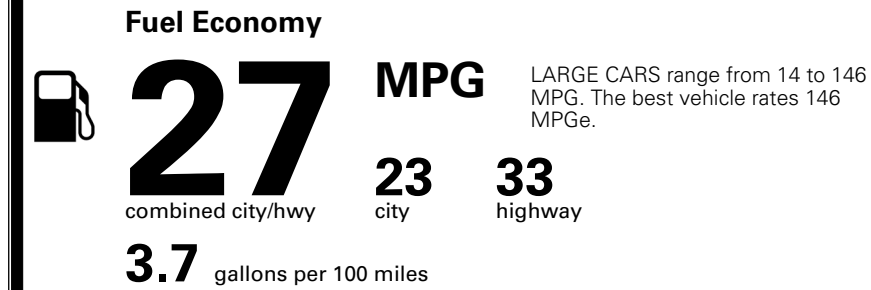

\$ 33,590.00

Included
 Included
 Included
 Included
 Included
 Included
 Included
 Included
 Included

\$200.00

\$ 33,790.00

\$ 1,245.00

\$ 35,035.00

EPA DOT Fuel Economy and Environment

Gasoline Vehicle

You spend
\$750
 more in fuel costs
 over 5 years
 compared to the
 average new vehicle.

Annual fuel cost
\$1,850

Fuel Economy & Greenhouse Gas Rating (tailpipe only) Smog Rating (tailpipe only)

This vehicle emits 331 grams CO₂ per mile. The best emits 0 grams per mile (tailpipe only). Producing and distributing fuel also create emissions; learn more at fueleconomy.gov.