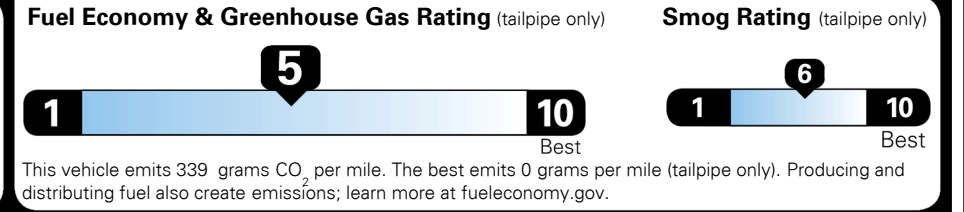

Actual results will vary for many reasons, including driving conditions and how you drive and maintain your vehicle. The average new vehicle gets 29 MPG and costs $8,500 to fuel over 5 years. Cost estimates are based on 15,000 miles per year at $ 3.30 per gallon. MPGe is miles per gasoline gallon equivalent. Vehicle emissions are a significant cause of climate change and smog.

fueleconomy.gov
Calculate personalized estimates and compare vehicles

Smartphone QR Code