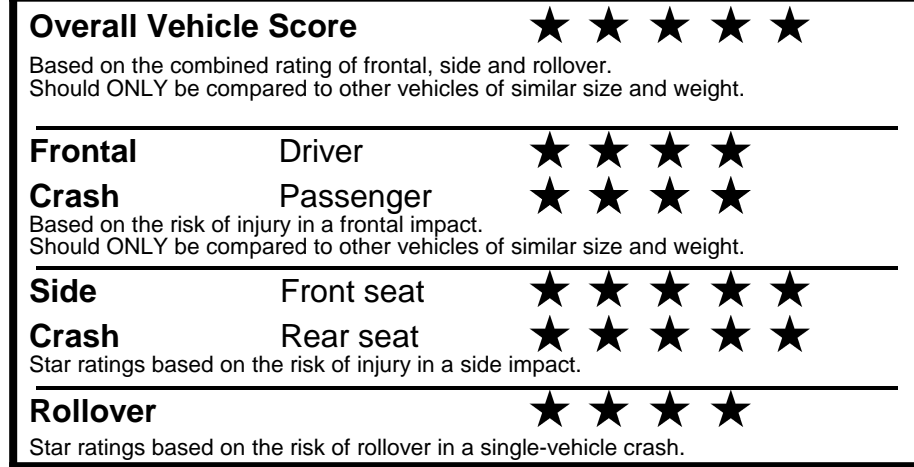

fueleconomy.gov
 Calculate personalized estimates and compare vehicles

Smartphone QR Code

GOVERNMENT 5-STAR SAFETY RATINGS

Star ratings range from 1 to 5 stars (★★★★★) with 5 being the highest. Source: National Highway Traffic Safety Administration (NHTSA). www.safercar.gov or 1-888-327-4236