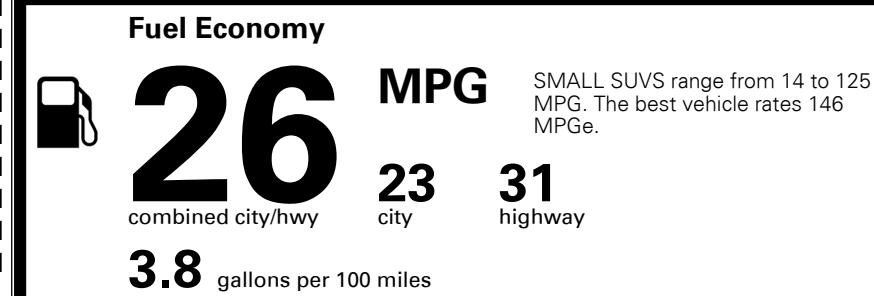

MSRP INCLUDING OPTIONS \$ 38,135.00

INLAND FREIGHT AND HANDLING \$ 1,445.00

TOTAL MANUFACTURER'S SUGGESTED RETAIL PRICE ▶ \$ 39,580.00

TOTAL ADDITIONAL WEIGHT: 24.7

EPA DOT Fuel Economy and Environment

Gasoline Vehicle