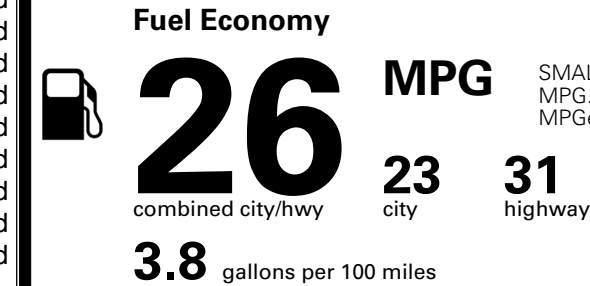

TOTAL ADDITIONAL WEIGHT: 10.1

*Additional terms and conditions apply.

**Kia Connect may be currently unavailable for some Model Year 2022 and newer vehicles sold or purchased in Massachusetts; please see owners.kia.com for more information.

EPA DOT Fuel Economy and Environment

Gasoline Vehicle

SMALL SUVs range from 14 to 125 MPG. The best vehicle rates 146 MPGe.

You spend \$1,000 more in fuel costs over 5 years compared to the average new vehicle.