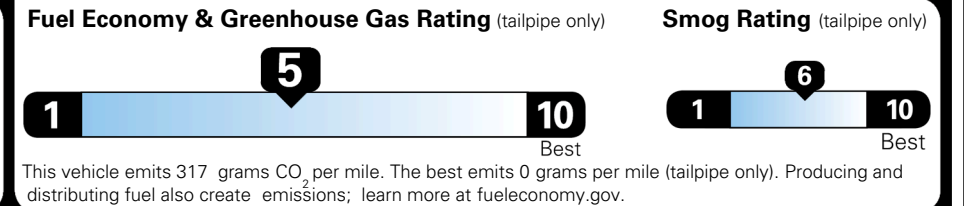

\$495.00
 Included
 \$200.00

MSRP INCLUDING OPTIONS

\$ 37,085.00

INLAND FREIGHT AND HANDLING

\$ 1,495.00

TOTAL MANUFACTURER'S SUGGESTED RETAIL PRICE ▶

\$ 38,580.00

TOTAL ADDITIONAL WEIGHT: 6.6

EPA DOT Fuel Economy and Environment

Gasoline Vehicle

You spend \$250 more in fuel costs over 5 years compared to the average new vehicle.

Annual fuel cost \$1,750

Actual results will vary for many reasons, including driving conditions and how you drive and maintain your vehicle. The average new vehicle gets 29 MPG and costs \$8,500 to fuel over 5 years. Cost estimates are based on 15,000 miles per year at \$ 3.30 per gallon. MPGe is miles per gasoline gallon equivalent. Vehicle emissions are a significant cause of climate change and smog.