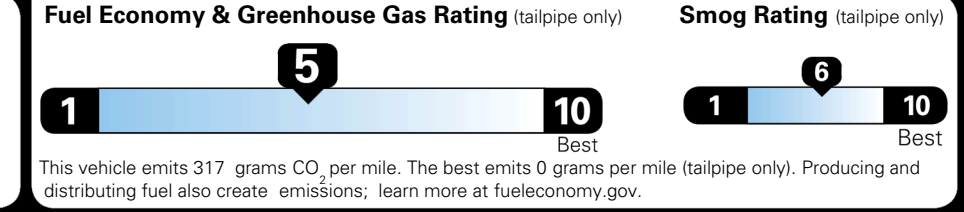

Gasoline Vehicle

You spend **$250** more in fuel costs over 5 years compared to the average new vehicle.

Annual fuel cost **$1,750**

Actual results will vary for many reasons, including driving conditions and how you drive and maintain your vehicle. The average new vehicle gets 29 MPG and costs $8,500 to fuel over 5 years. Cost estimates are based on 15,000 miles per year at $ 3.30 per gallon. MPGe is miles per gasoline gallon equivalent. Vehicle emissions are a significant cause of climate change and smog.

fueleconomy.gov
Calculate personalized estimates and compare vehicles

Smartphone QR Code