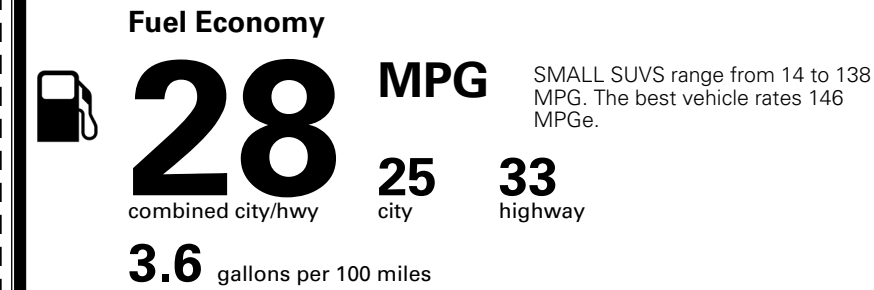

\$ 34,390.00

Included
 Included
 Included
 Included
 Included
 Included
 Included
 Included
 Included

\$200.00

\$ 34,590.00

\$ 1,495.00

\$ 36,085.00

EPA DOT Fuel Economy and Environment

Gasoline Vehicle