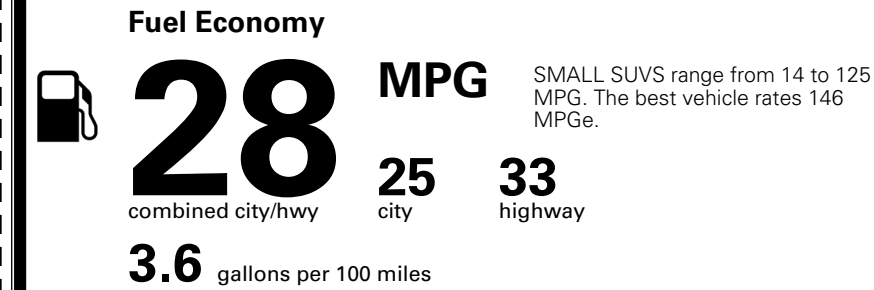

TOTAL ADDITIONAL WEIGHT: 4.4

EPA DOT Fuel Economy and Environment

Gasoline Vehicle

You spend \$250 more in fuel costs over 5 years compared to the average new vehicle.

Annual fuel cost \$1,750

Actual results will vary for many reasons, including driving conditions and how you drive and maintain your vehicle. The average new vehicle gets 29 MPG and costs \$8,500 to fuel over 5 years. Cost estimates are based on 15,000 miles per year at \$ 3.30 per gallon. MPGe is miles per gasoline gallon equivalent. Vehicle emissions are a significant cause of climate change and smog.