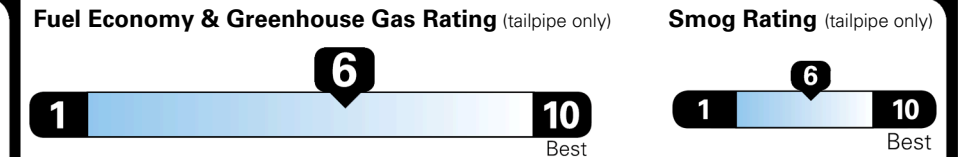

This vehicle emits 269 grams CO₂ per mile. The best emits 0 grams per mile (tailpipe only). Producing and distributing fuel also create emissions; learn more at fueleconomy.gov.

Actual results will vary for many reasons, including driving conditions and how you drive and maintain your vehicle. The average new vehicle gets 29 MPG and costs $8,500 to fuel over 5 years. Cost estimates are based on 15,000 miles per year at $ 3.30 per gallon. MPGe is miles per gasoline gallon equivalent. Vehicle emissions are a significant cause of climate change and smog.

fueleconomy.gov

Calculate personalized estimates and compare vehicles

GOVERNMENT 5-STAR SAFETY RATINGS

Overall Vehicle Score ★ ★ ★ ★ ★

Based on the combined rating of frontal, side and rollover. Should ONLY be compared to other vehicles of similar size and weight.

Frontal Driver ★ ★ ★ ★ ★

Crash Passenger ★ ★ ★ ★ ★

Based on the risk of injury in a frontal impact. Should ONLY be compared to other vehicles of similar size and weight.

Side Front seat ★ ★ ★ ★ ★

Crash Rear seat ★ ★ ★ ★ ★

Star ratings based on the risk of injury in a side impact.

Rollover ★ ★ ★ ★ ★

Star ratings based on the risk of rollover in a single-vehicle crash.

Star ratings range from 1 to 5 stars (★★★★★) with 5 being the highest.

Source: National Highway Traffic Safety Administration (NHTSA).

www.safercar.gov or 1-888-327-4236

Manufacturer's suggested retail price includes Manufacturer's recommended pre-delivery service. License and title fees, state and local taxes and other dealer installed options and accessories are not included in the manufacturer's suggested retail price.

PARTS CONTENT INFORMATION

FOR VEHICLES IN THIS CAR LINE U.S./CANADIAN PARTS CONTENT: 20 %

MAJOR SOURCES OF FOREIGN PARTS:
MEXICO: 45%
KOREA: 30%

NOTE: PARTS CONTENT DOES NOT INCLUDE FINAL ASSEMBLY, DISTRIBUTION, OR OTHER NON-PARTS COSTS.

FOR THIS VEHICLE FINAL ASSEMBLY POINT: PESQUERIA, NL, MEXICO

COUNTRY OF ORIGIN

ENGINE (MOTOR): USA

TRANSMISSION: MEXICO