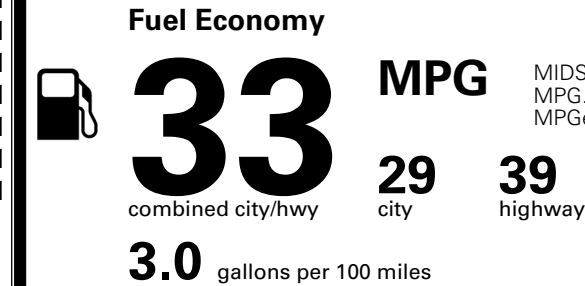

TOTAL MANUFACTURER'S SUGGESTED RETAIL PRICE ▶

\$ 29,025.00

TOTAL ADDITIONAL WEIGHT: 11.4

EPA DOT Fuel Economy and Environment

Gasoline Vehicle

MIDSIZE CARS range from 15 to 139 MPG. The best vehicle rates 146 MPGe.